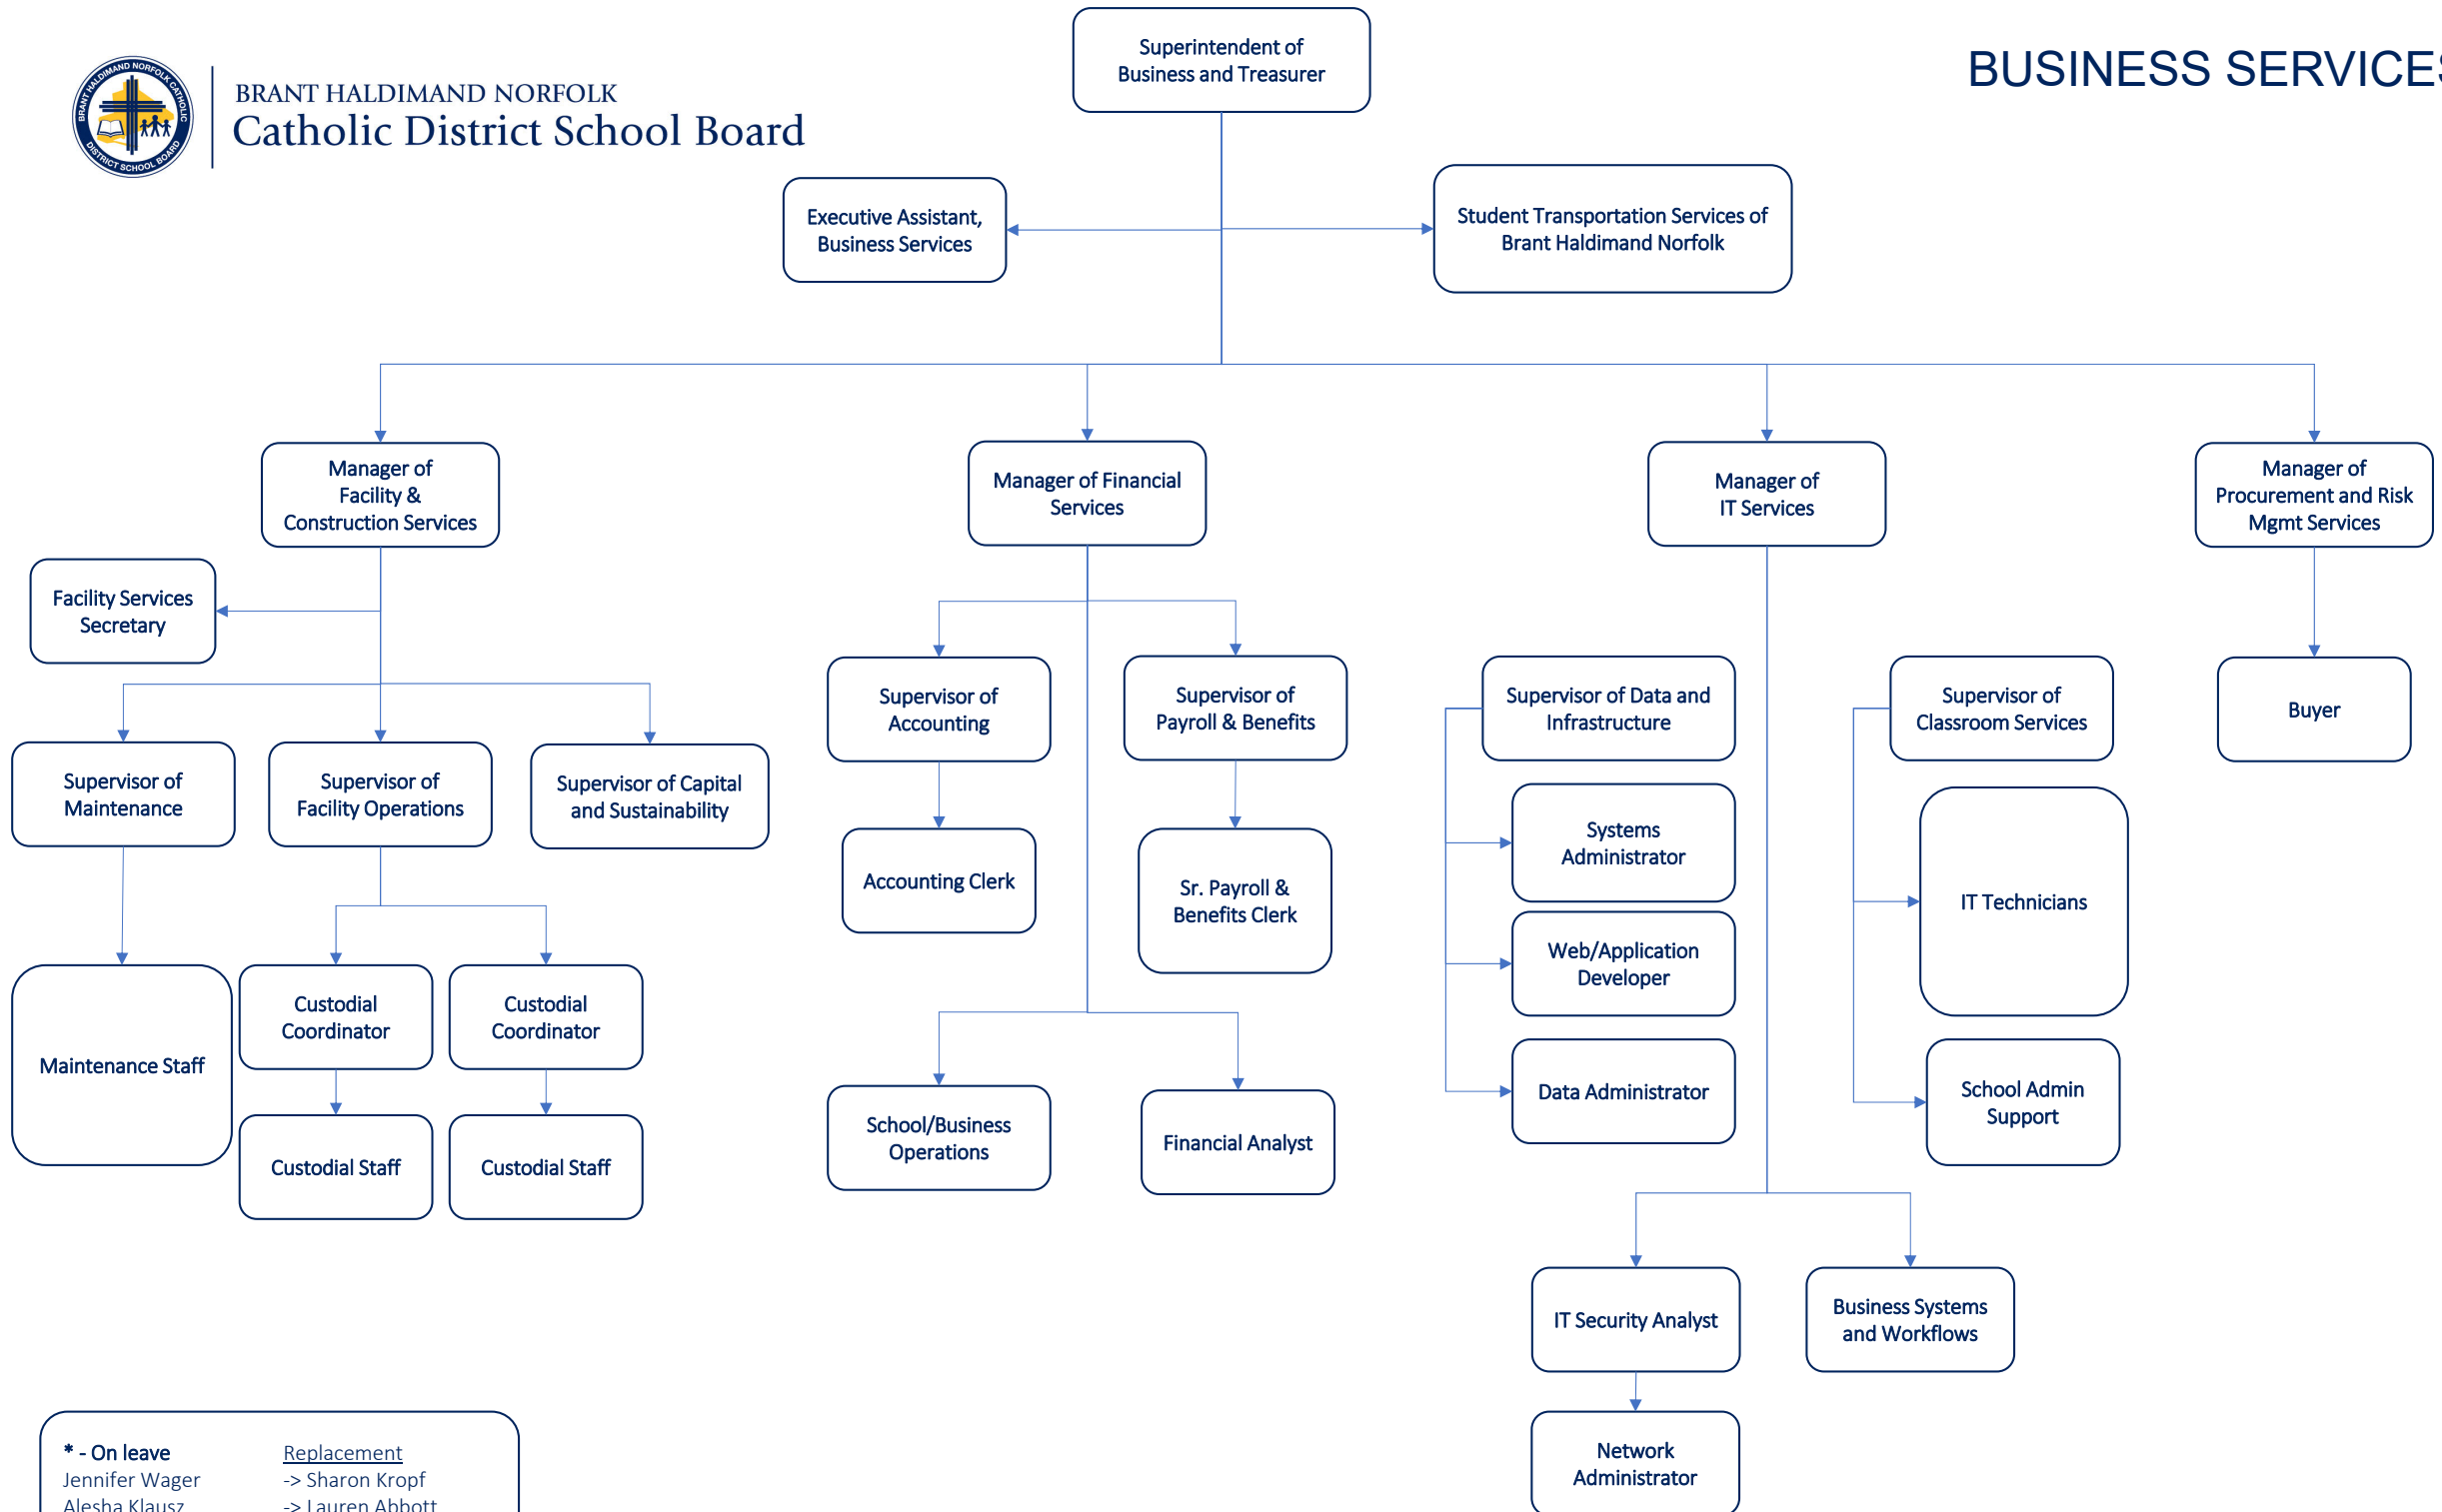

*** - On leave** Replacement
 Jennifer Wager -> Sharon Kropf
 Alesha Klausz -> Lauren Abbott
 Daniela Carnahan -> Joanne Ligori-Allen

* - On leave Replacement
 Jennifer Wager -> Sharon Kropf
 Alesha Klausz -> Lauren Abbott
 Daniela Carnahan -> Joanne Ligori-Allen